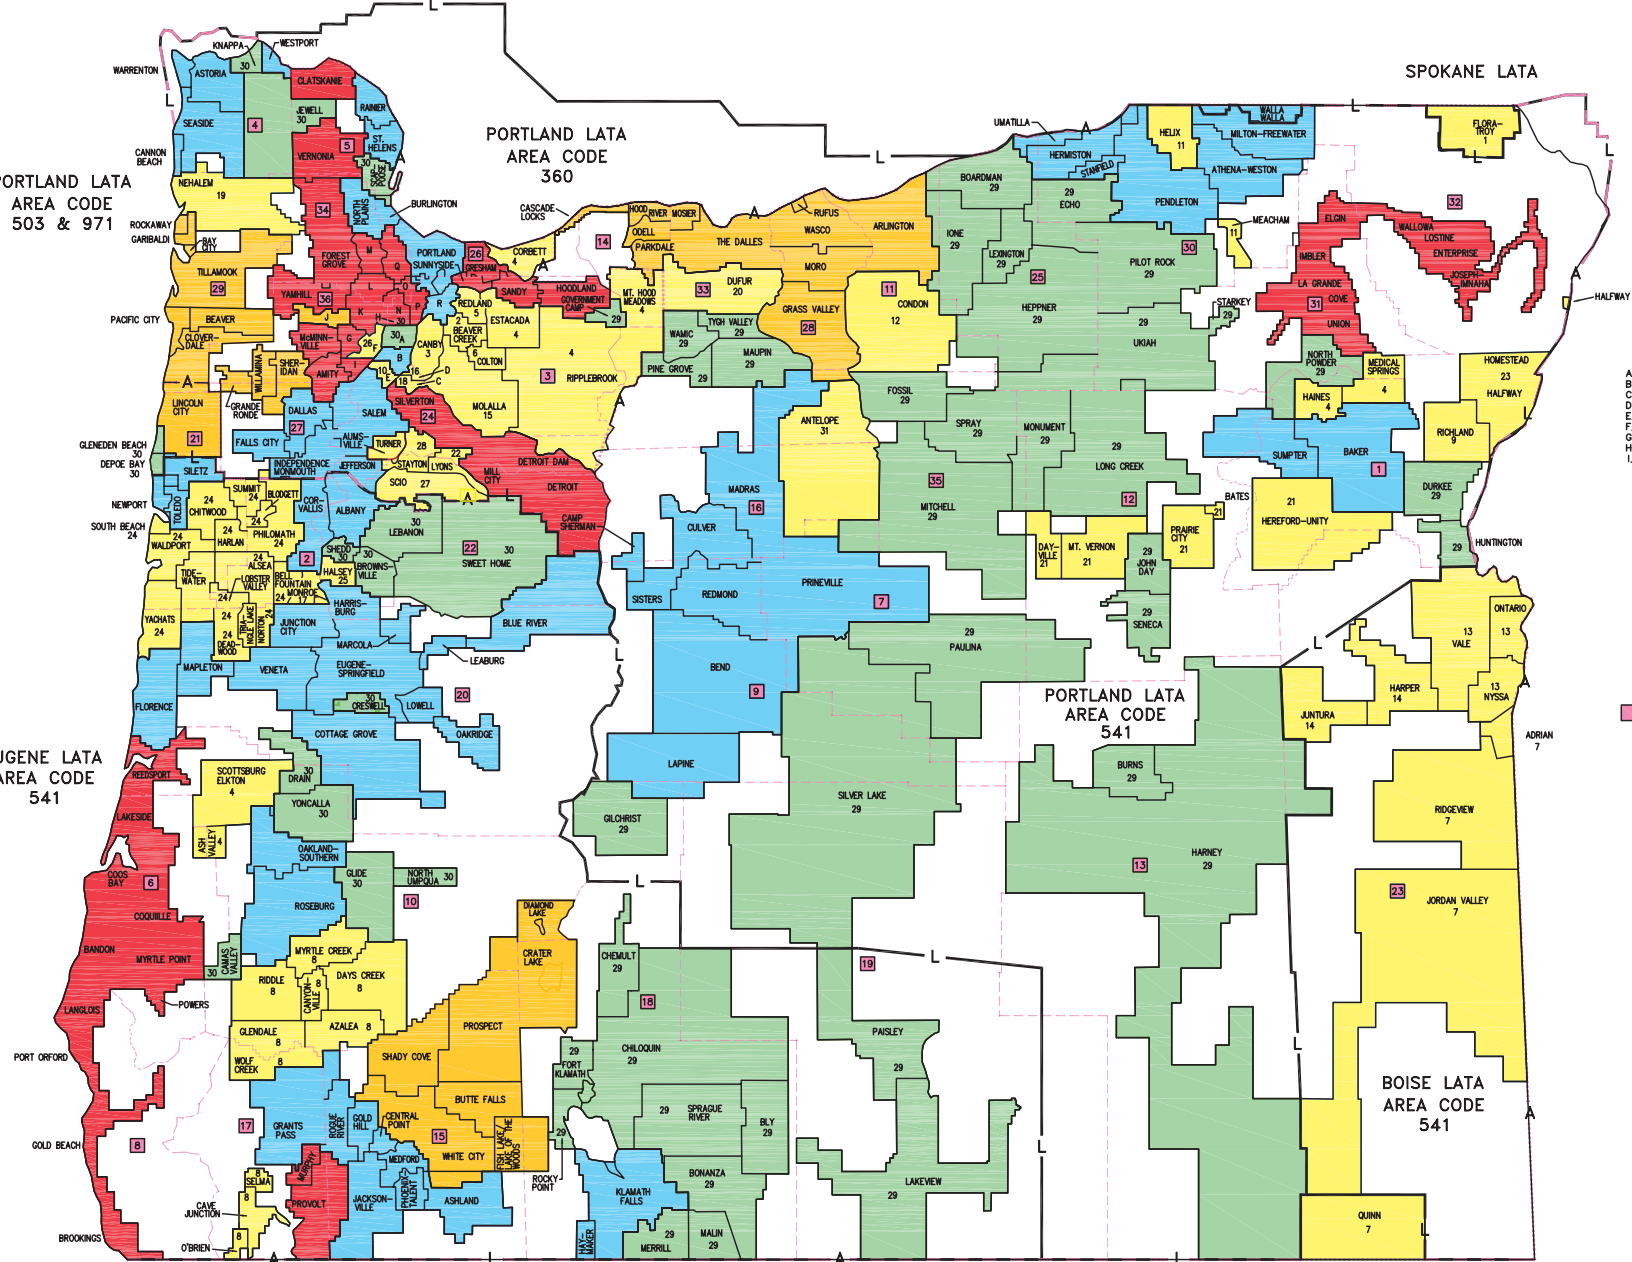

PORTLAND LATA
AREA CODE
503 & 971

PORTLAND LATA
AREA CODE
360

SPOKANE LATA

EUGENE LATA
AREA CODE
541

PORTLAND LATA
AREA CODE
541

BOISE LATA
AREA CODE
541

OREGON COUNTIES

1. BAKER
2. BENTON
3. CLACKAMAS
4. CLATSOP
5. COLUMBIA
6. COOS
7. CROOK
8. CURRY
9. DESCHUTES
10. DOUGLAS
11. GILLIAM
12. GRANT
13. HARNEY
14. HOOD RIVER
15. JACKSON
16. JEFFERSON
17. JOSEPHINE
18. KLAMATH
19. LAKE
20. LANE
21. LINCOLN
22. LINN
23. MALHEUR
24. MARION
25. MORROW
26. MULTNOMAH
27. POLK
28. SHERMAN
29. TILLAMOOK
30. UMATILLA
31. UNION
32. WALLOWA
33. WASCO
34. WASHINGTON
35. WHEELER
36. YAMHILL

Legend

- QWEST
- VERIZON
- EMBARQ
- CENTURYTEL
- *OTHER TELEPHONE COMPANIES
- UNCLAIMED
- COUNTY LINE
- LATA LINE
- AREA CODE LINE
- LATA & AREA CODE LINE

*OTHER TELEPHONE COMPANIES

OREGON TELECOMMUNICATIONS ASSOCIATION
TELEPHONE EXCHANGE AREAS

PREPARED BY:
MID-STATE CONSULTANTS, INC.
WILSONVILLE, OREGON
MAY 1982
REV. JAN. 1988
REV. JAN. 1992
REV. MAR. 1993
REV. APRIL 1996
REV. AUGUST 2006
REV. FEB. 2007

Copyright © 2006 OTA
OTA does not guarantee
the accuracy of this map
0 5 10 15 20 25 30 35
SCALE IN MILES